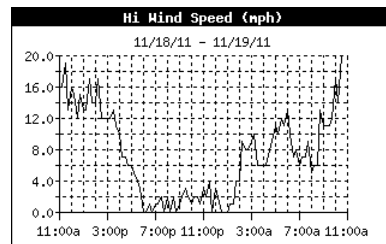

BMVO Mon Nov 7: Clear - Roofs were open for imaging  
 10 days ago · [reply](#) · [retweet](#) · [favorite](#)

[Join the conversation](#)

Blue Mountain Observatory Sky Darkness Readings

Reading in Mag/Sq Arcsec: **19.38**

NELM (Theoretical): **5.1**

Time of Reading: **11/19/2011 5:11:34 AM**

SQM Reader Pro by Knightware

MPSAS = Magnitude Per Square Arc Second.  
 NELM = Naked Eye Limiting Magnitude.  
 The larger the number the darker the sky.