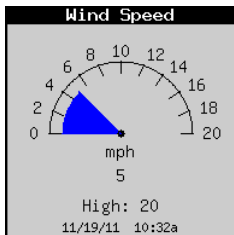

BMVO Mon Nov 7: Clear - Roofs were open for imaging  
 10 days ago · [reply](#) · [retweet](#) · [favorite](#)

[Join the conversation](#)

Blue Mountain Observatory Sky Darkness Readings

Reading in Mag/Sq Arcsec: **19.38**

NELM (Theoretical): **5.1**

Time of Reading: **11/19/2011 5:11:34 AM**

SQM Reader Pro by Knightware

MPSAS = Magnitude Per Square Arc Second.  
 NELM = Naked Eye Limiting Magnitude.  
 The larger the number the darker the sky.