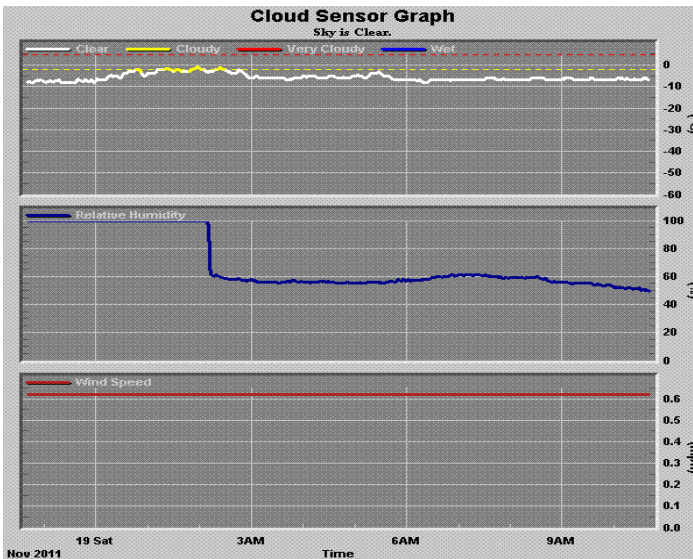

Blue Mountain Vista Observatories STATUS Monitor

Sunrise: 06:55 AM (EST)  
 Sunset: 04:43 PM (EST)  
 Moon Rise: 12:11 AM (EST)  
 Moon Set: 01:01 PM (EST)

New Ringgold, PA  
 Clear  
 10:33 AM 40° F

SKYCAM

YARDCAM

Click Map for Water Vapor Loop

Foster AstroAlert Cloud Sensor Data

BMV Observatories  
**BMVO**

BMVO Thu Nov 17: Clearing, so roofs open.  
[yesterday](#) · [reply](#) · [retweet](#) · [favorite](#)