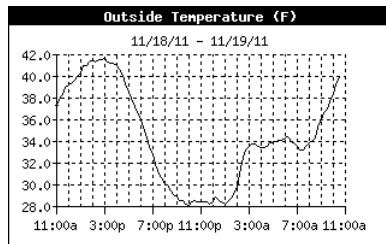

BMVO Mon Nov 7: Clear - Roofs were open for imaging  
 10 days ago · [reply](#) · [retweet](#) · [favorite](#)

[Join the conversation](#)

Blue Mountain Observatory Sky Darkness Readings

Reading in Mag/Sq Arcsec: **19.38**

NELM (Theoretical): **5.1**

Time of Reading: **11/19/2011 5:11:34 AM**

SQM Reader Pro by Knightware

MPSAS = Magnitude Per Square Arc Second.  
 NELM = Naked Eye Limiting Magnitude.  
 The larger the number the darker the sky.