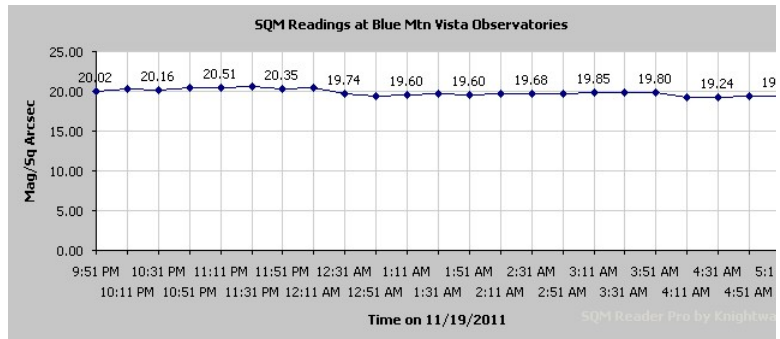

BMVO Mon Nov 7: Clear - Roofs were open for imaging  
 10 days ago · [reply](#) · [retweet](#) · [favorite](#)

[Join the conversation](#)

Blue Mountain Observatory Sky Darkness Readings

Reading in Mag/Sq Arcsec: **19.38**

NELM (Theoretical): **5.1**

Time of Reading: **11/19/2011 5:11:34 AM**

SQM Reader Pro by Knightware

MPSAS = Magnitude Per Square Arc Second.  
 NELM = Naked Eye Limiting Magnitude.  
 The larger the number the darker the sky.