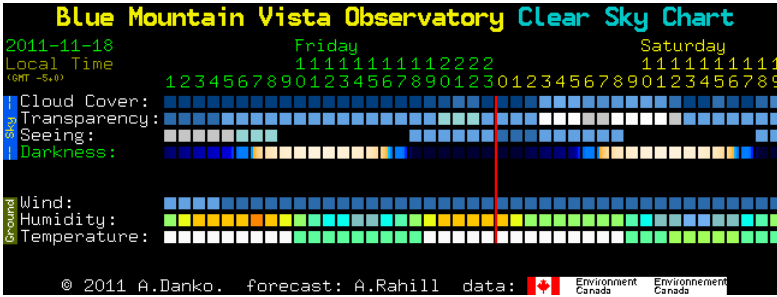

Blue Mountain Vista Observatories STATUS Monitor

Sunrise: 06:53 AM (EST)
Sunset: 04:43 PM (EST)
Moon Rise: No Moon Rise
Moon Set: 12:31 PM (EST)

New Ringgold, PA
Clear
04:33 AM 31°F

SKYCAM

YARDCAM

Click Map for Water Vapor Loop

Foster AstroAlert Cloud Sensor Data

BMV Observatories
BMVO

BMVO Thu Nov 17: Clearing, so roofs open.
10 hours ago · reply · retweet · favorite

BMVO Sat Nov 12: Clear skies, roofs open
5 days ago · reply · retweet · favorite

BMVO Tue Nov 8: Clear, roofs open.
Asteroid goes over tonight early.
9 days ago · reply · retweet · favorite

BMVO Mon Nov 7: Clear - Roofs were open for imaging
9 days ago · reply · retweet · favorite

Join the conversation

Blue Mountain Observatory Sky Darkness Readings

Reading in Mag/Sq Arcsec: **20.13**

NELM (Theoretical): **5.6**

Time of Reading: **11/18/2011 4:31:30 AM**

SQM Reader Pro by Knightware

MPSAS = Magnitude Per Square Arc Second.
 NELM = Naked Eye Limiting Magnitude.
 The larger the number the darker the sky.