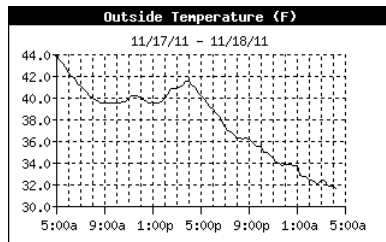

BMVO Tue Nov 8: Clear, roofs open.
Asteroid goes over tonight early.
9 days ago · reply · retweet · favorite

BMVO Mon Nov 7: Clear - Roofs were open for imaging
9 days ago · reply · retweet · favorite

Join the conversation

Blue Mountain Observatory Sky Darkness Readings

Reading in Mag/Sq Arcsec: **20.13**

NELM (Theoretical): **5.6**

Time of Reading: **11/18/2011 4:31:30 AM**

SQM Reader Pro by Knightware

MPSAS = Magnitude Per Square Arc Second.
 NELM = Naked Eye Limiting Magnitude.
 The larger the number the darker the sky.