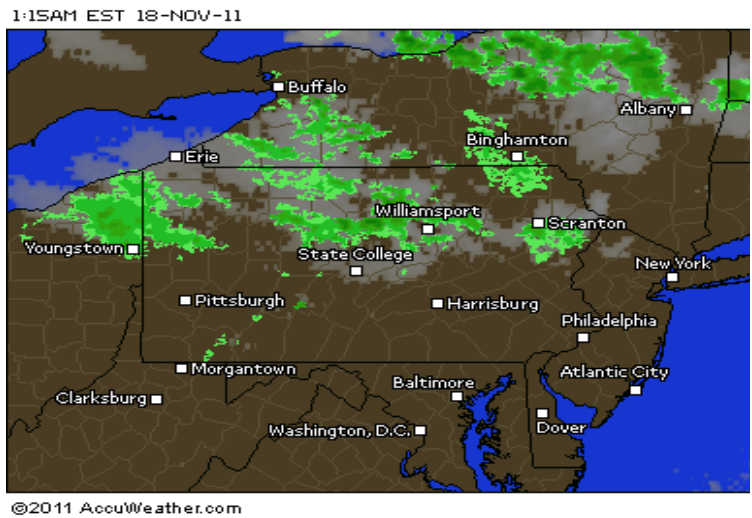

Blue Mountain Vista Observatories STATUS Monitor

Sunrise: 06:53 AM (EST)
Sunset: 04:43 PM (EST)
Moon Rise: No Moon Rise
Moon Set: 12:31 PM (EST)

New Ringgold, PA
Clear
04:33 AM 31°F

SKYCAM

YARDCAM

Click Map for Water Vapor Loop

Foster AstroAlert Cloud Sensor Data

BMV Observatories
BMVO

BMVO Thu Nov 17: Clearing, so roofs open.
10 hours ago · reply · retweet · favorite

BMVO Sat Nov 12: Clear skies, roofs open
5 days ago · reply · retweet · favorite

BMVO Tue Nov 8: Clear, roofs open.
Asteroid goes over tonight early.
9 days ago · reply · retweet · favorite

BMVO Mon Nov 7: Clear - Roofs were open for imaging
9 days ago · reply · retweet · favorite

Join the conversation