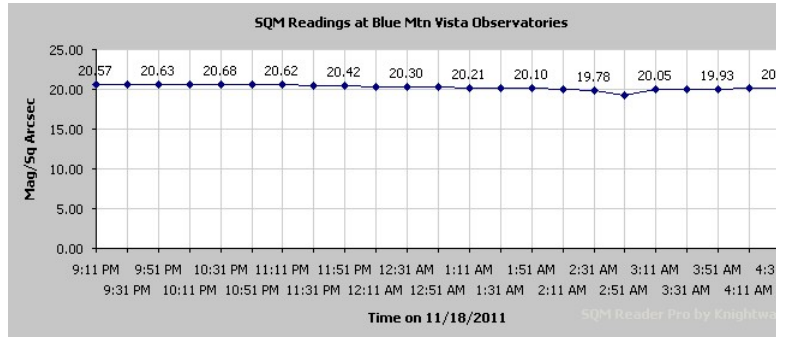

Blue Mountain Observatory Sky Darkness Readings

Reading in Mag/Sq Arcsec: **20.13**

NELM (Theoretical): **5.6**

Time of Reading: **11/18/2011 4:31:30 AM**

SQM Reader Pro by Knightware

MPSAS = Magnitude Per Square Arc Second.
 NELM = Naked Eye Limiting Magnitude.
 The larger the number the darker the sky.