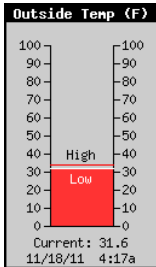

Blue Mountain Observatory Sky Darkness Readings

Reading in Mag/Sq Arcsec: **20.13**

NELM (Theoretical): **5.6**

Time of Reading: **11/18/2011 4:31:30 AM**

SQM Reader Pro by Knightware

MPSAS = Magnitude Per Square Arc Second.
 NELM = Naked Eye Limiting Magnitude.
 The larger the number the darker the sky.

New Ringgold, PA

[Hourly Info](#) | [Videos](#)

[All 151](#)

33°F

Mostly Clear
 RealFeel®: 25°F

Winds: NW at 10 mph

Tonight
 Turning out clear and colder
 -Low 28°

Tomorrow
 Mainly clear
 High 45°/Low 25°