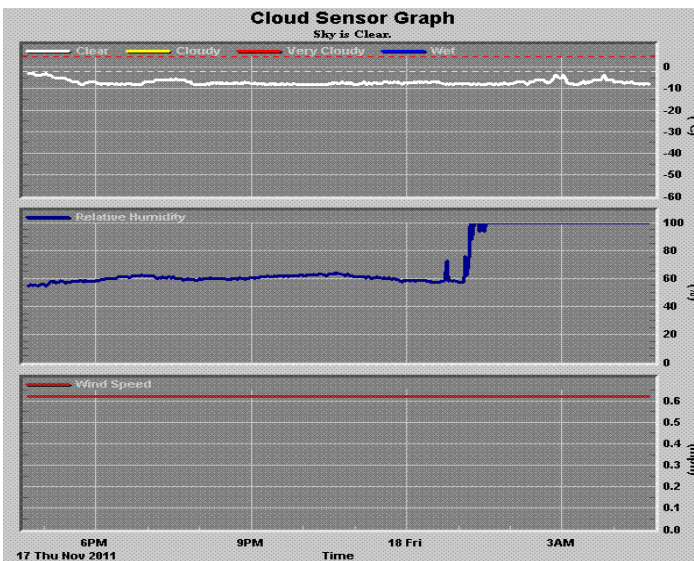

Blue Mountain Vista Observatories STATUS Monitor

Sunrise: 06:53 AM (EST)
Sunset: 04:43 PM (EST)
Moon Rise: No Moon Rise
Moon Set: 12:31 PM (EST)

New Ringgold, PA
Clear
04:33 AM 31°F

SKYCAM

YARDCAM

Click Map for Water Vapor Loop

Foster AstroAlert Cloud Sensor Data

BMV Observatories
BMVO

BMVO Thu Nov 17: Clearing, so roofs open.
10 hours ago · reply · retweet · favorite

BMVO Sat Nov 12: Clear skies, roofs open
5 days ago · reply · retweet · favorite

Blue Mountain Observatory Sky Darkness Readings

Reading in Mag/Sq Arcsec: **20.13**

NELM (Theoretical): **5.6**

Time of Reading: **11/18/2011 4:31:30 AM**

SQM Reader Pro by Knightware

MPSAS = Magnitude Per Square Arc Second.
 NELM = Naked Eye Limiting Magnitude.
 The larger the number the darker the sky.